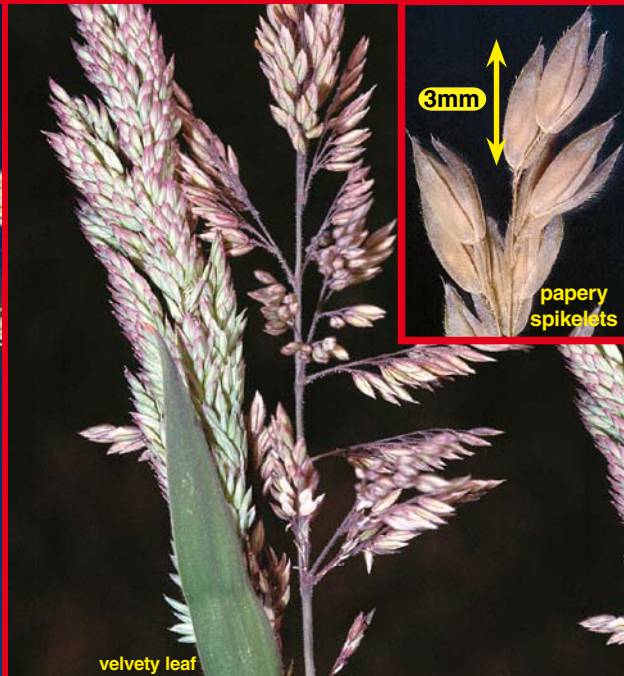

© photos G. Sainty
SALTdeck Series

YORKSHIRE FOG

Holcus lanatus

G18
GRASS

YORKSHIRE FOG

Holcus lanatus

Alternative name: Fog Grass.

Family: Poaceae.

Description: Softly hairy perennial to 1 m high. Flowerhead a loose to dense panicle, whitish to pale green to pale purple in colour. Soft papery spikelets (see photo) with the inner parts falling together at maturity. Flowers mostly spring to early summer.

Key features: Greyish-green, flat, soft, velvety-hairy leaves to 20 cm long (see photo). Soft green-purplish seedheads fading to white at maturity.

Value: Grazed when young but stock avoid the velvety leaves when other forage is available.